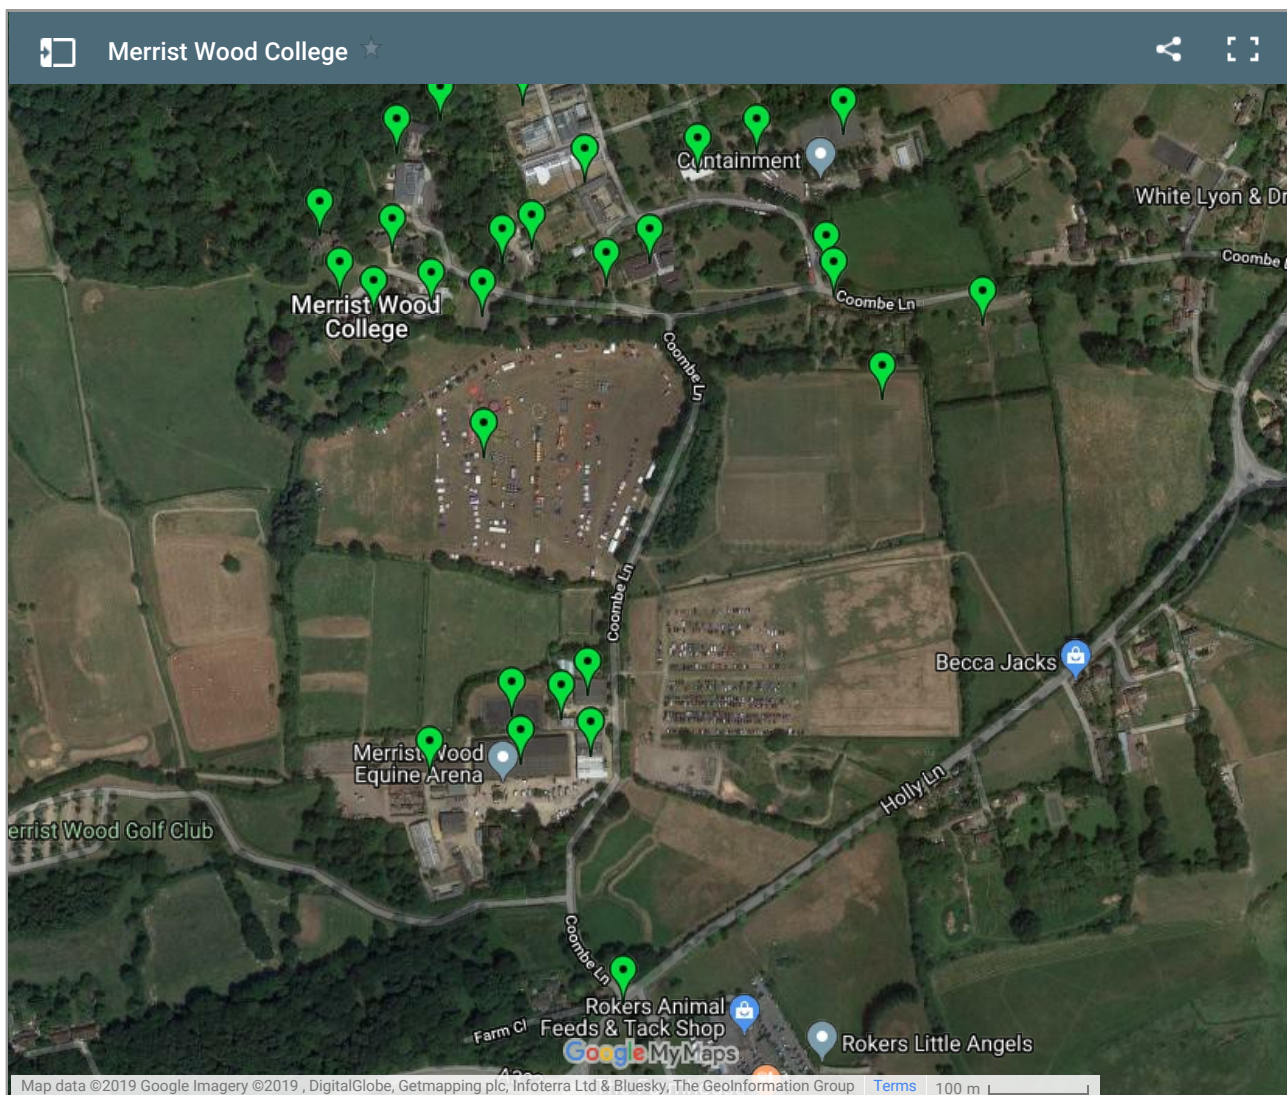

Location Map

View [Merrist Wood College](#) in a larger map

IMPORTANT INFORMATION REGARDING PARKING

Please note that there is no vehicle access to the College from Coombe Lane and there is strictly no parking in this road. You must access the College via Holly Lane.
