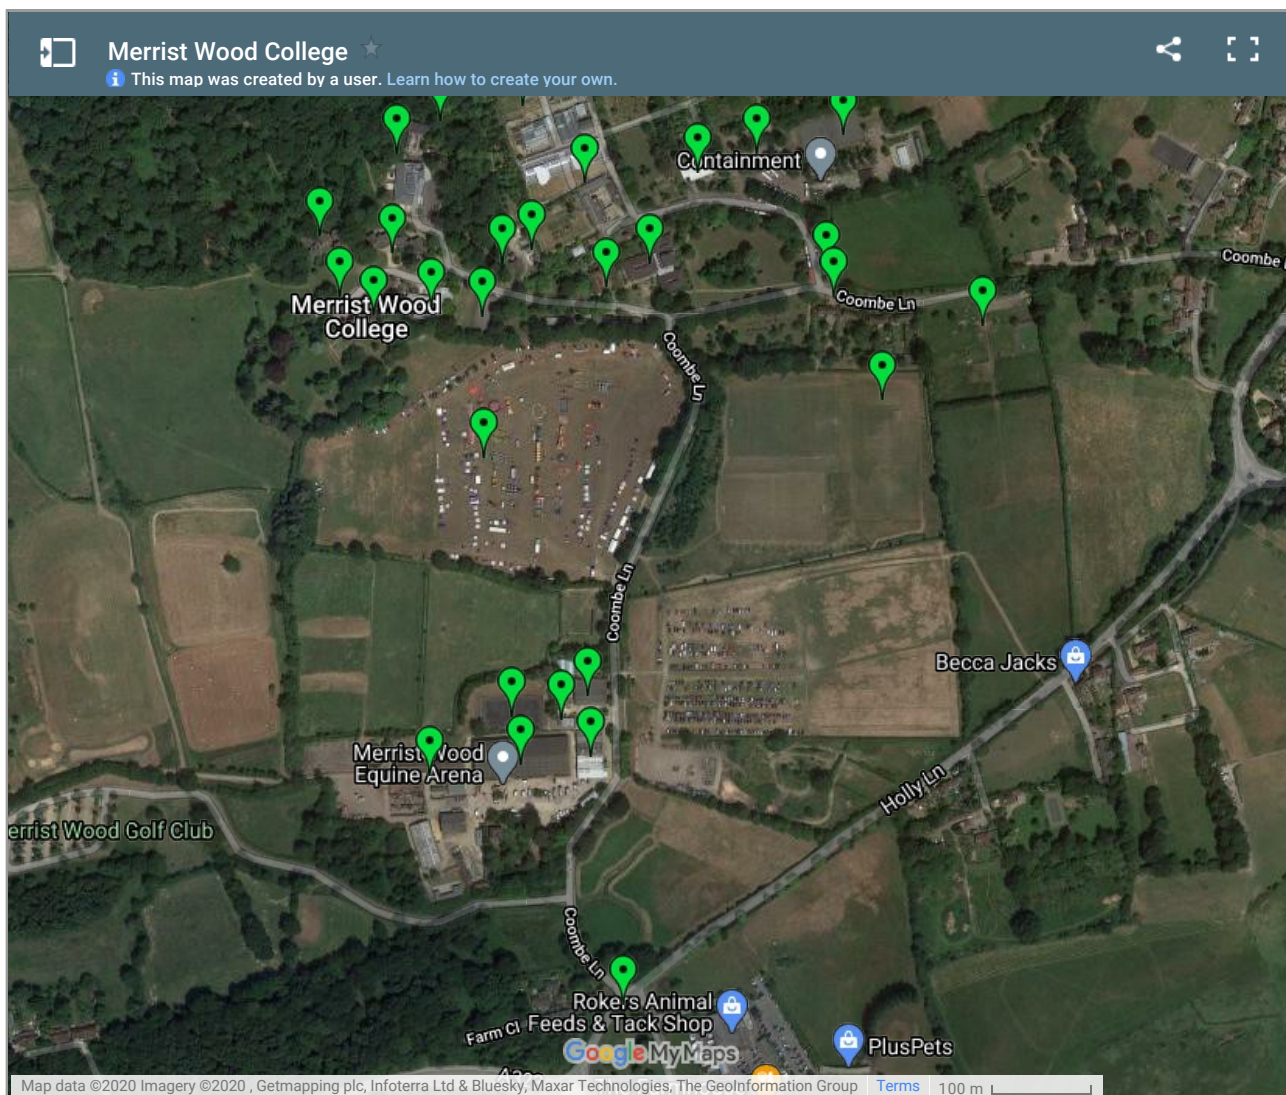

Location Map

View [Merrist Wood College](#) in a larger map

IMPORTANT INFORMATION REGARDING PARKING

Please note that there is no vehicle access to the College from Coombe Lane and there is strictly no parking in this road. You must access the College via Holly Lane.
